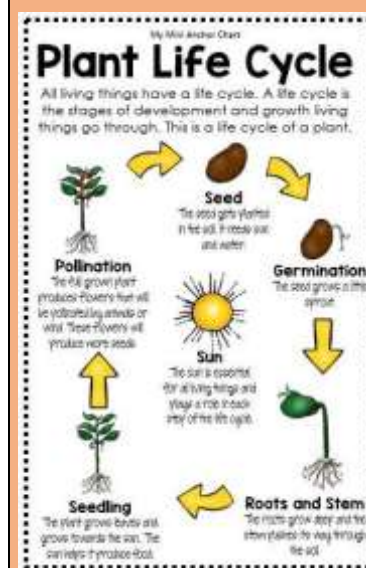

Key Questions

What do plants need to grow?	Plants need light, water, suitable temperature, air and nutrients from the soil to grow.
How do seeds travel?	Seeds are dispersed in lots of different ways. They can travel by the wind, by animals, by water, by bursting or by humans.
What do seeds and bulbs need to germinate?	All seeds need water, oxygen and a suitable temperature to germinate. Most do not need light and can germinate in the dark. Seeds and bulbs have a store of food inside them.
What is the life cycle of a plant?	Plants follow a cyclic process of starting a new life, growing and then reproducing and continuing the cycle.

Misconceptions/Key Facts

Misconception: Roots take food in for the plant.

Fact: Roots absorb minerals and water for the plants to help keep it healthy. Minerals and water are not food for plants. The plant makes its own food using energy from the sun.

Misconception: Leaves take in water for the plant.

Fact: Roots take in water. The main function of leaves is to carry out photosynthesis (absorb energy from the sun to make its own food).

Diagrams/Visual Aids

Key Vocabulary

botany	The study of plants.
germination	The process by which a seed starts to grow.
grow	To increase in size or number.
healthy	Healthy plants have firm leaves, well-formed flowers and fruit and well-developed root systems.
light	The energy from the sun, a lamp etc. that makes it possible to see things.
reproduction	The production of new offspring in plants.
temperature	The measurement in degrees of how hot or cold something or somewhere is.
water	A liquid without colour, smell or taste used for drinking, washing etc.