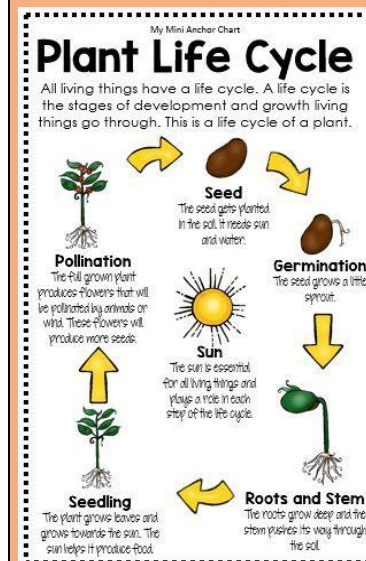

Key Questions

What do plants need to grow?	Plants need light, water, suitable temperature, air and nutrients from the soil to grow.
How do seeds travel?	Seeds are dispersed in lots of different ways. They can travel by the wind, by animals, by water, by bursting or by humans.
What do seeds and bulbs need to germinate?	All seeds need water, oxygen and a suitable temperature to germinate. Most do not need light and can germinate in the dark. Seeds and bulbs have a store of food inside them.
What is the life cycle of a plant?	Plants follow a cyclic process of starting a new life, growing and then reproducing and continuing the cycle.

Misconceptions/Key Facts

Misconception: Roots take food in for the plant.

Fact: Roots absorb minerals and water for the plants to help keep it healthy. Minerals and water are not food for plants. The plant makes its own food using energy from the sun.

Misconception: Leaves take in water for the plant.

Fact: Roots take in water. The main function of leaves is to carry out photosynthesis (absorb energy from the sun to make its own food).

Diagrams/Visual Aids

Key Vocabulary

botany	The study of plants.
germination	The process by which a seed starts to grow.
grow	To increase in size or number.
healthy	Healthy plants have firm leaves, well-formed flowers and fruit and well-developed root systems.
light	The energy from the sun, a lamp etc. that makes it possible to see things.
reproduction	The production of new offspring in plants.
temperature	The measurement in degrees of how hot or cold something or somewhere is.
water	A liquid without colour, smell or taste used for drinking, washing etc.